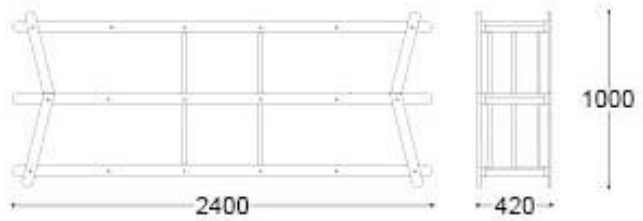

#### **DIMENSIONS**

With: 240cms | 94,4"

Depth: 42cms | 16,5"

Height: 100 cms | 39,3"

#### **MATERIALS**

Structure in 20mm oak, extra matt varnish.

Shelves in MDF RH, lacquered. Colour White 16.

---

BR 1501

BR 1601

BR 1602

**Design by JP Pereira for Paularte**