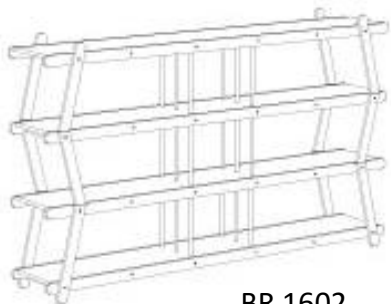

#### **DIMENSIONS**

With: 240cms | 94,4"

Depth: 42cms | 16,5"

Height: 100 cms | 39,3"

#### **MATERIALS**

Structure in 20mm oak, extra matt varnish.

Shelves in MDF RH, lacquered. Colour White 16.

---

BR 1501

BR 1601

BR 1602

**Design by JP Pereira for Paularte**