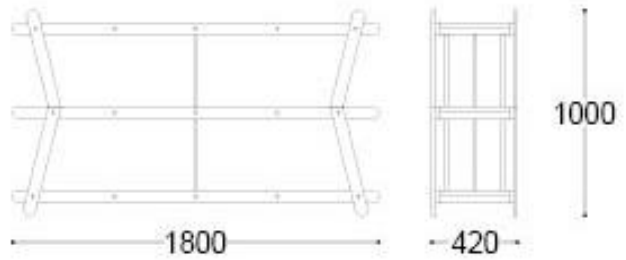

#### **DIMENSIONS**

With: 240cms | 94,4"

Depth: 42cms | 16,5"

Height: 100 cms | 39,3"

#### **MATERIALS**

Structure in 20mm oak, extra matt varnish.

Shelves in MDF RH, lacquered. Colour White 16.

---

BR 1501

BR 1601

BR 1602

**Design by JP Pereira for Paularte**