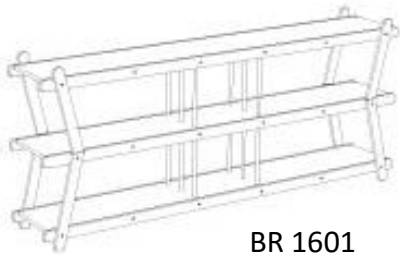

#### **DIMENSIONS**

With: 240cms | 94,4"

Depth: 42cms | 16,5"

Height: 100 cms | 39,3"

#### **MATERIALS**

Structure in 20mm oak, extra matt varnish.

Shelves in MDF RH, lacquered. Colour White 16.

---

BR 1501

BR 1601

BR 1602

**Design by JP Pereira for Paularte**