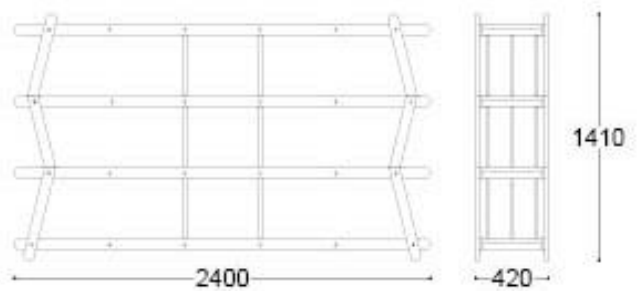

#### **DIMENSIONS**

With: 240cms | 94,4"

Depth: 42cms | 16,5"

Height: 100 cms | 39,3"

#### **MATERIALS**

Structure in 20mm oak, extra matt varnish.

Shelves in MDF RH, lacquered. Colour White 16.

---

BR 1501

BR 1601

BR 1602

**Design by JP Pereira for Paularte**