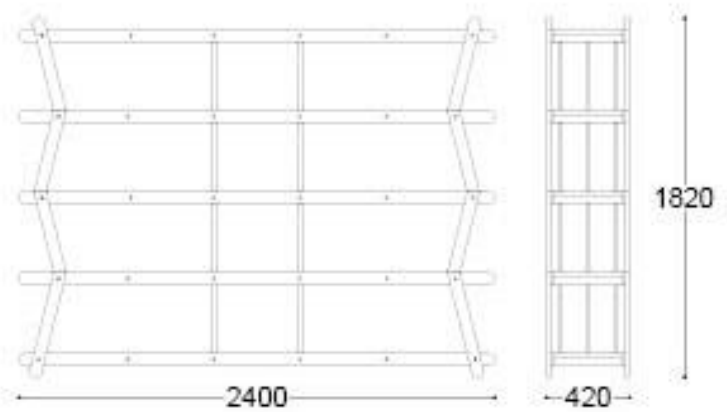

Design by JP Pereira for Paularte