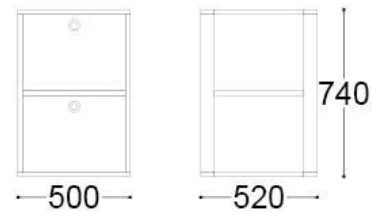

BR 1707

BR 1708