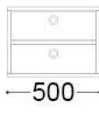

500

520

380

380

190

180

500

520

380

500

480

440

500

520

560

1000

480

440

500

520

740

1500

480

440