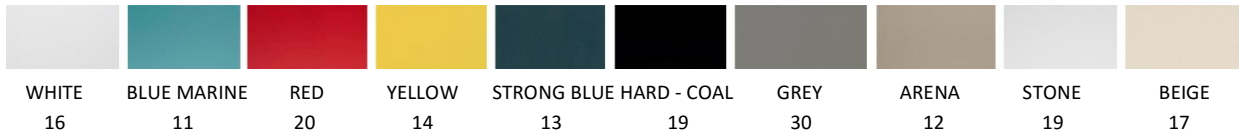

DIMENSIONS

With: 100cms | 39,3"

Depth: 52cms | 20,4"

Height: 100cms | 39,3"

AVAILABLE COLOURS

LACQUER

WOOD

MATERIALS

Base and outer frame in 20mm oak, extra matt varnish, colour natural oak 3.

Structure in lacquered MDF RH , colour white 16.

Drawers interior in MDF with an oak veneer, colour natural oak 3..

Box in lacquered MDF RH, colour red 20