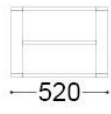

500

520

380

380

190

180

500

520

380

500

480

440

500

520

560

1000

480

440

500

520

740

1500

480

440