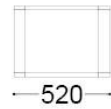

500

520

380

380

190

180

500

520

380

500

480

440

500

520

560

1000

480

440

500

520

740

1500

480

440