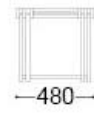

DIMENSIONS

With: 100cms | 39,3"

Depth: 52cms | 20,4"

Height: 100cms | 39,3"

AVAILABLE COLOURS

LACQUER

WOOD

MATERIALS

BR 1708

500

520

740

BR 1702

1500

480

440