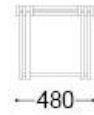

DIMENSIONS

With: 100cms | 39,3"

Depth: 52cms | 20,4"

Height: 100cms | 39,3"

AVAILABLE COLOURS

LACQUER

WOOD

MATERIALS

BR 1707

500

520

560

BR 1701

1000

480

440