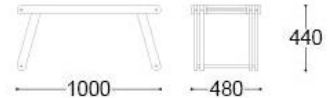

WHITE 16   BLUE MARINE 11   RED 20   YELLOW 14   STRONG BLUE HARD - COAL 13   GREY 30   ARENA 12   STONE 19   BEIGE 17

NATURAL OAK 3   CINNEMON OAK 5   GREY OAK 25   EBONY OAK 4

BR 1702