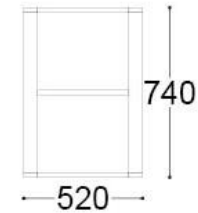

WHITE 16   BLUE MARINE 11   RED 20   YELLOW 14   STRONG BLUE HARD - COAL 13   GREY 30   ARENA 12   STONE 19   BEIGE 17

NATURAL OAK 3   CINNEMON OAK 5   GREY OAK 25   EBONY OAK 4

BR 1701