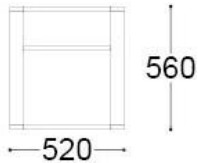

WHITE 16   BLUE MARINE 11   RED 20   YELLOW 14   STRONG BLUE HARD - COAL 13   GREY 30   ARENA 12   STONE 19   BEIGE 17

NATURAL OAK 3   CINNEMON OAK 5   GREY OAK 25   EBONY OAK 4

BR 1707

BR 1708