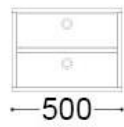

WHITE 16   BLUE MARINE 11   RED 20   YELLOW 14   STRONG BLUE HARD - COAL 13   GREY 30   ARENA 12   STONE 19   BEIGE 17

NATURAL OAK 3   CINNEMON OAK 5   GREY OAK 25   EBONY OAK 4

BR 1706

BR 1707