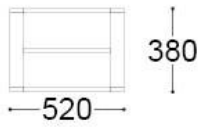

WHITE 16   BLUE MARINE 11   RED 20   YELLOW 14   STRONG BLUE HARD - COAL 13   GREY 30   ARENA 12   STONE 19   BEIGE 17

NATURAL OAK 3   CINNEMON OAK 5   GREY OAK 25   EBONY OAK 4

BR 1706

BR 1707