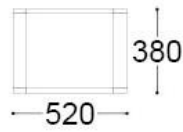

WHITE 16   BLUE MARINE 11   RED 20   YELLOW 14   STRONG BLUE HARD - COAL 13   GREY 30   ARENA 12   STONE 19   BEIGE 17

NATURAL OAK 3   CINNEMON OAK 5   GREY OAK 25   EBONY OAK 4

BR 1705

BR 1706