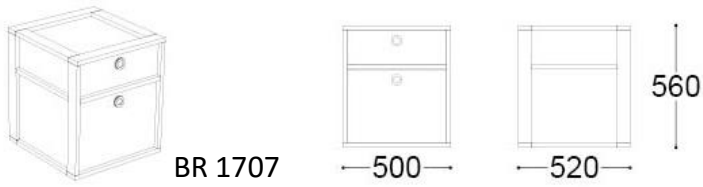

WHITE 16   BLUE MARINE 11   RED 20   YELLOW 14   STRONG BLUE 13   HARD - COAL 19   GREY 30   ARENA 12   STONE 19   BEIGE 17

NATURAL OAK 3   CINNEMON OAK 5   GREY OAK 25   EBONY OAK 4