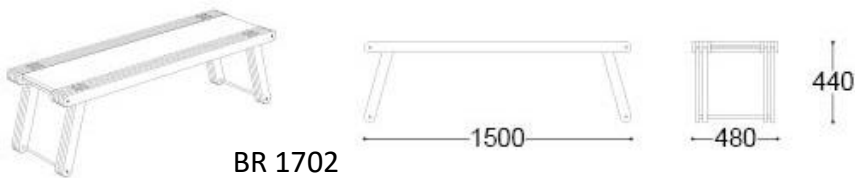

BR 1701

BR 1702