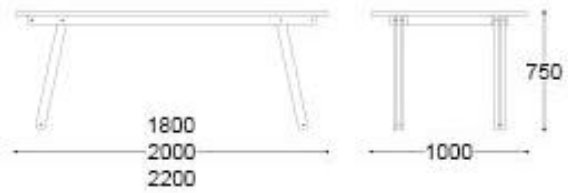

NATURAL OAK CINNEMON OAK GREY OAK EBONY OAK
3 5 25 4

BR 1112

Design by JP Pereira for Paularte