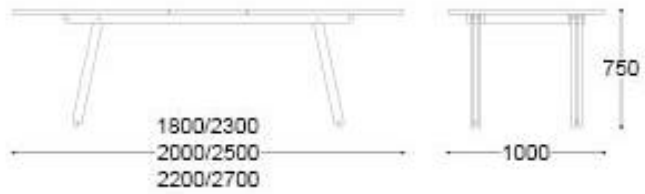

NATURAL OAK CINNEMON OAK GREY OAK EBONY OAK
3 5 25 4

BR 1111

Design by JP Pereira for Paularte