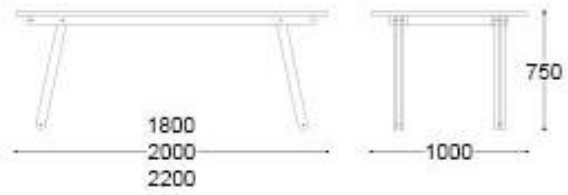

NATURAL OAK CINNEMON OAK GREY OAK EBONY OAK
3 5 25 4

BR 1110