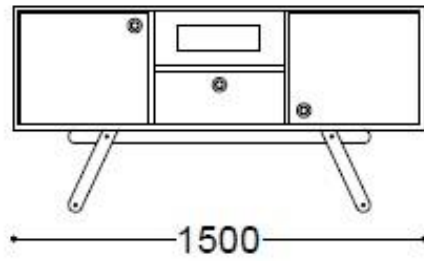

Design by JP Pereira for Paularte