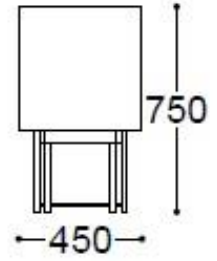

Design by JP Pereira for Paularte