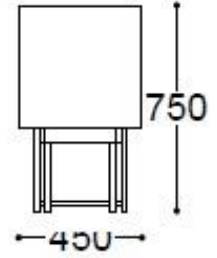

Design by JP Pereira for Paularte