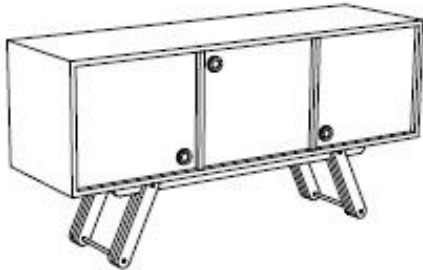

Design by JP Pereira for Paularte