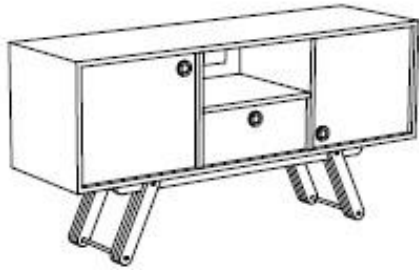

Design by JP Pereira for Paularte