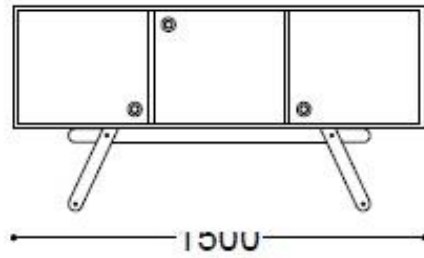

Design by JP Pereira for Paularte