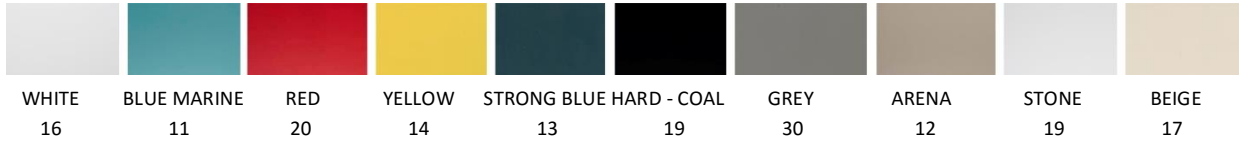

Design by JP Pereira for Paularte