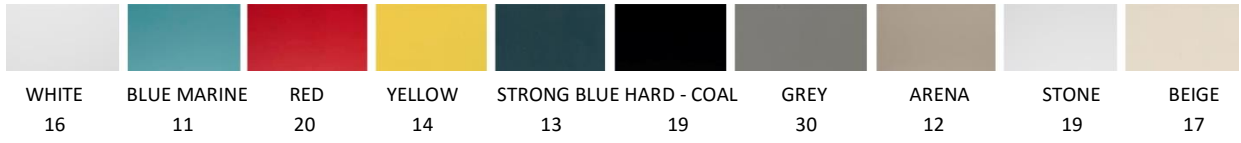

BRACARA SIDEBOARD BR 1021

The Bracara Sideboard, a piece that combines traditional craftsmanship and contemporary design, conveys a solid and classy appearance with a touch of playfulness. The design and craftsmanship underlines the warm and natural feeling of the oak wood, with a mid-century inspiration. Traditional knowledge and artisanal techniques are used to join the wood. Fitted with soft close system for a gentle automatic closure of the doors. Feet at removable for easy transportation and can be easily be clicked back into place.

Available in different modular combinations.

DIMENSIONS

Width: 200cms | 78"

Depth: 45cms | 17,7"

Height: 75cms | 30"

AVAILABLE COLOURS

LACQUER

WOOD

MATERIALS

Feet and handles in 20mm oak, extra matt varnish. Colour ref. Natural Oak 3.

Structure in MDF with a 20mm oak veneer. Colour Grey Oak 25.

Drawers' interior in MDF with an oak veneer.

BR 1022

BR 1021