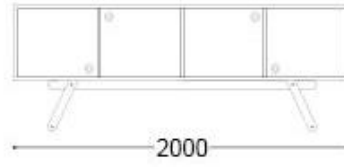

WHITE 16   BLUE MARINE 11   RED 20   YELLOW 14   STRONG BLUE 13   HARD - COAL 19   GREY 30   ARENA 12   STONE 19   BEIGE 17

NATURAL OAK 3   CINNEMON OAK 5   GREY OAK 25   EBONY OAK 4

BR 1024/A