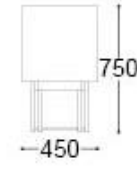

WHITE 16   BLUE MARINE 11   RED 20   YELLOW 14   STRONG BLUE 13   HARD - COAL 19   GREY 30   ARENA 12   STONE 19   BEIGE 17

NATURAL OAK 3   CINNEMON OAK 5   GREY OAK 25   EBONY OAK 4

BR 1023/A