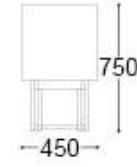

WHITE 16   BLUE MARINE 11   RED 20   YELLOW 14   STRONG BLUE 13   HARD - COAL 19   GREY 30   ARENA 12   STONE 19   BEIGE 17

NATURAL OAK 3   CINNEMON OAK 5   GREY OAK 25   EBONY OAK 4

BR 1024/A