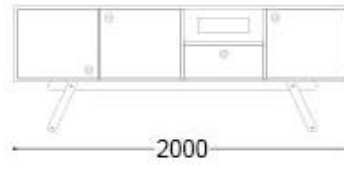

WHITE 16   BLUE MARINE 11   RED 20   YELLOW 14   STRONG BLUE 13   HARD - COAL 19   GREY 30   ARENA 12   STONE 19   BEIGE 17

NATURAL OAK 3   CINNEMON OAK 5   GREY OAK 25   EBONY OAK 4

BR 1023/A