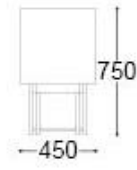

WHITE 16   BLUE MARINE 11   RED 20   YELLOW 14   STRONG BLUE 13   HARD - COAL 19   GREY 30   ARENA 12   STONE 19   BEIGE 17

NATURAL OAK 3   CINNEMON OAK 5   GREY OAK 25   EBONY OAK 4

BR 1021/A