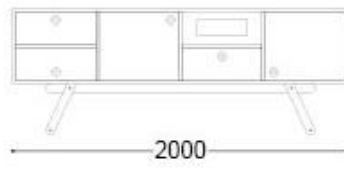

WHITE 16   BLUE MARINE 11   RED 20   YELLOW 14   STRONG BLUE 13   HARD - COAL 19   GREY 30   ARENA 12   STONE 19   BEIGE 17

NATURAL OAK 3   CINNEMON OAK 5   GREY OAK 25   EBONY OAK 4

BR 1021/A