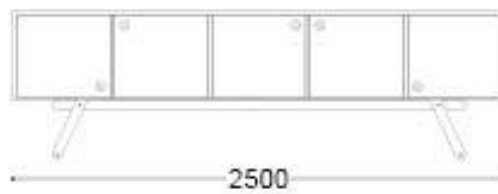

Design by JP Pereira for Paularte