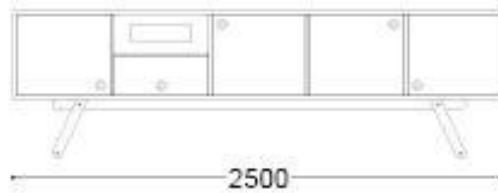

BR 1032/A

Design by JP Pereira for Paularte