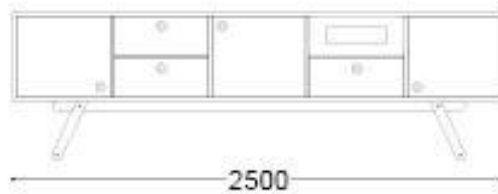

BR 1030/A

Design by JP Pereira for Paularte