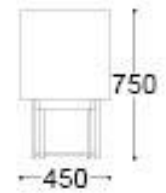

BR 1032/A

Design by JP Pereira for Paularte