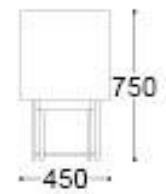

Design by JP Pereira for Paularte