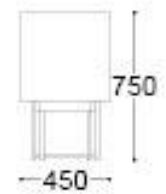

BR 1030/A

Design by JP Pereira for Paularte