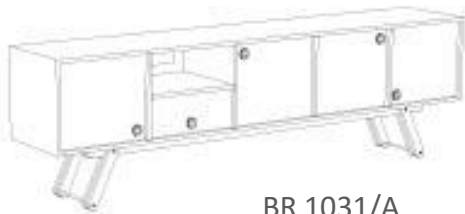

BRACARA SIDEBOARD BR 1031/A

The Bracara Sideboard, a piece that combines traditional craftsmanship and contemporary design. The design and craftsmanship underlines the warm and natural feeling of the oak wood, with a mid-century inspiration. Traditional knowledge and artisanal techniques are used to join the wood. Fitted with soft close system for a gentle automatic closure of the doors. Feet at removable for easy transportation and can be easily be clicked back into place.

Available in different dimensions and other modular combinations.

DIMENSIONS

Width: 250cms | 98,4"

Depth: 45cms | 17,7"

Height: 75cms | 30"

AVAILABLE COLOURS

LACQUER

WOOD

MATERIALS

Feet and handles in 20mm oak, extra matt varnish. Colour ref. Natural Oak 3

Structure in lacquered MDF with an oak veneer. Colour Marine Blue 11.

Drawers' interior in MDF with an oak veneer. Colour Ref. Natural Oak 3.