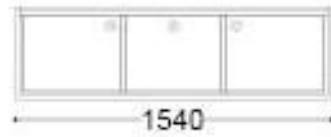

### BRACARA SIDEBOARD BR 1036

The Bracara Sideboard, a piece that combines traditional craftsmanship and contemporary design, conveys a solid and classy appearance with a touch of playfulness. The design and craftsmanship underlines the warm and natural feeling of the oak wood, with a mid-century inspiration. Traditional knowledge and artisanal techniques are used to join the wood. Fitted with soft close system for a gentle automatic closure of the doors.

#### DIMENSIONS

With: 204cms | 80,3"

Depth: 42cms 16,5"

Height: 45cms | 17,7"

#### MATERIALS

Handles in 20mm oak, extra matt varnish. Colour Natural Oak 3.

Structure with 4 doors in lacquered MDF RH. Colour White 16.

Top in 20mm polished Carrara Marble.

BR 1035

BR 1036

BR 1037

Design by JP Pereira for Paularte