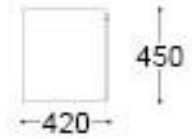

#### DIMENSIONS

With: 204cms | 80,3"

Depth: 42cms 16,5"

Height: 45cms | 17,7"

#### MATERIALS

Handles in 20mm oak, extra matt varnish. Colour Natural Oak 3.

Structure with 4 doors in lacquered MDF RH. Colour White 16.

Top in 20mm polished Carrara Marble.

BR 1035

BR 1036

BR 1037

Design by JP Pereira for Paularte