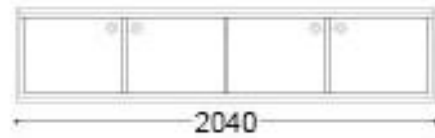

### BRACARA SIDEBOARD BR 1036

The Bracara Sideboard, a piece that combines traditional craftsmanship and contemporary design, conveys a solid and classy appearance with a touch of playfulness. The design and craftsmanship underlines the warm and natural feeling of the oak wood, with a mid-century inspiration. Traditional knowledge and artisanal techniques are used to join the wood. Fitted with soft close system for a gentle automatic closure of the doors.

#### DIMENSIONS

With: 204cms | 80,3"

Depth: 42cms 16,5"

Height: 45cms | 17,7"

#### MATERIALS

Handles in 20mm oak, extra matt varnish. Colour Natural Oak 3.

Structure with 4 doors in lacquered MDF RH. Colour White 16.

Top in 20mm polished Carrara Marble.

BR 1035

BR 1036

BR 1037

Design by JP Pereira for Paularte