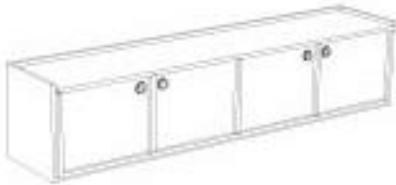

### BRACARA SIDEBOARD BR 1036

The Bracara Sideboard, a piece that combines traditional craftsmanship and contemporary design, conveys a solid and classy appearance with a touch of playfulness. The design and craftsmanship underlines the warm and natural feeling of the oak wood, with a mid-century inspiration. Traditional knowledge and artisanal techniques are used to join the wood. Fitted with soft close system for a gentle automatic closure of the doors.

#### DIMENSIONS

With: 204cms | 80,3"

Depth: 42cms 16,5"

Height: 45cms | 17,7"

#### MATERIALS

Handles in 20mm oak, extra matt varnish. Colour Natural Oak 3.

Structure with 4 doors in lacquered MDF RH. Colour White 16.

Top in 20mm polished Carrara Marble.

BR 1035

BR 1036

BR 1037

Design by JP Pereira for Paularte