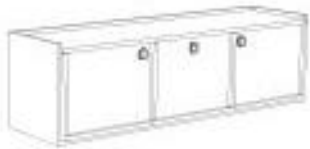

BR 1035

Design by JP Pereira for Paularte