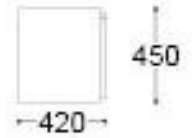

#### DIMENSIONS

With: 204cms | 80,3"

Depth: 42cms 16,5"

Height: 45cms | 17,7"

#### MATERIALS

Handles in 20mm oak, extra matt varnish. Colour Natural Oak 3.

Structure with 4 doors in lacquered MDF RH. Colour White 16.

Top in 20mm polished Carrara Marble.

BR 1035

BR 1036

BR 1037

Design by JP Pereira for Paularte