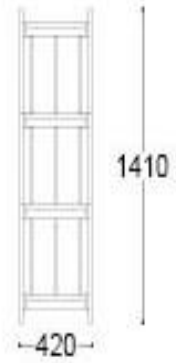

Design by JP Pereira for Paularte