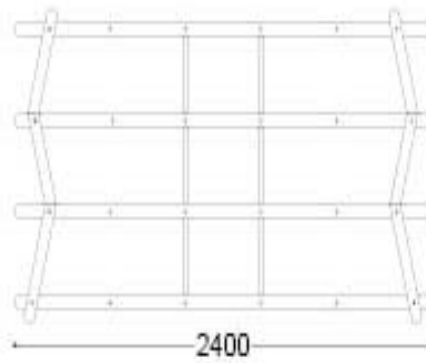

Design by JP Pereira for Paularte