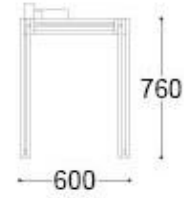

Design by JP Pereira for Paularte