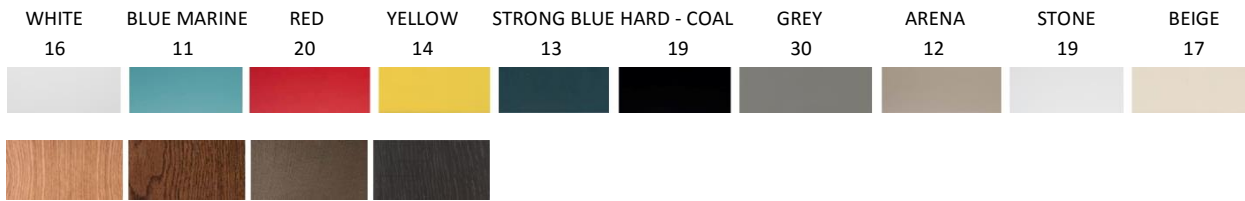

#### AVAILABLE COLOURS

LAQUERED

WOOD

---

#### MATERIALS

Structure: Oak with an extra matt varnish finishing. Colour ref. Cinnamon Oak 5.

---

NATURAL OAK CINNEMON OAK GREY OAK EBONY OAK  
3 5 25 4

Design by JP Pereira for Paularte