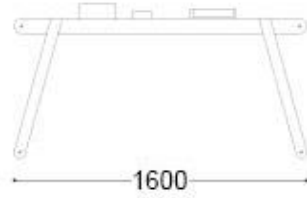

Design by JP Pereira for Paularte