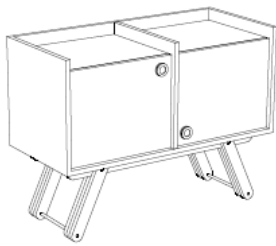

NATURAL OAK	CINNEMON OAK	GREY OAK	EBONY OAK
3	5	25	4

BR 1000

Design by JP Pereira for Paularte