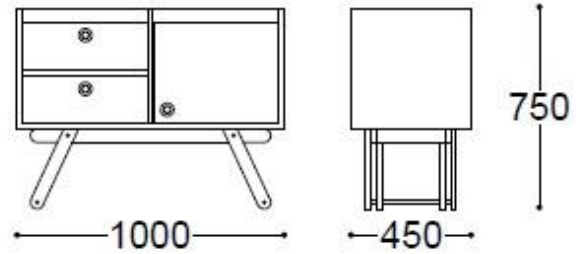

NATURAL OAK	CINNEMON OAK	GREY OAK	EBONY OAK
3	5	25	4

BR 1001

Design by JP Pereira for Paularte