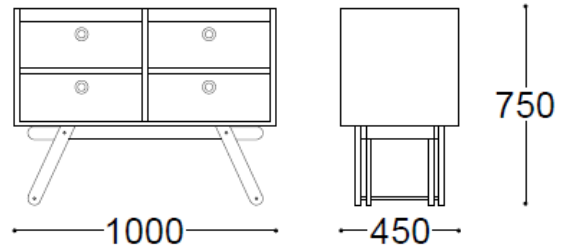

NATURAL OAK	CINNEMON OAK	GREY OAK	EBONY OAK
3	5	25	4

BR 1002

Design by JP Pereira for Paularte