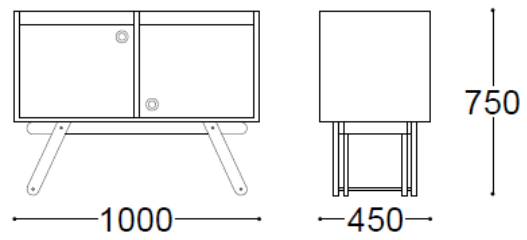

NATURAL OAK	CINNEMON OAK	GREY OAK	EBONY OAK
3	5	25	4

BR 1000

Design by JP Pereira for Paularte