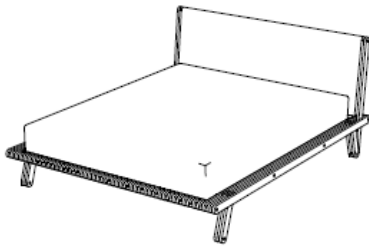

NATURAL OAK CINNEMON OAK GREY OAK EBONY OAK

3

5

25

4

BR 1042

Design by JP Pereira for Paularte