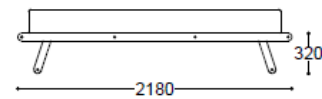

NATURAL OAK CINNEMON OAK GREY OAK EBONY OAK

3

5

25

4

BR 1043

Design by JP Pereira for Paularte