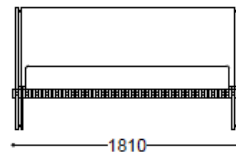

NATURAL OAK CINNEMON OAK GREY OAK EBONY OAK

3

5

25

4

BR 1042

Design by JP Pereira for Paularte