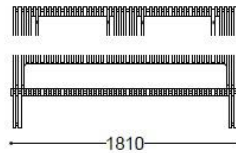

NATURAL OAK CINNEMON OAK GREY OAK EBONY OAK

3

5

25

4

BR 1041

Design by JP Pereira for Paularte