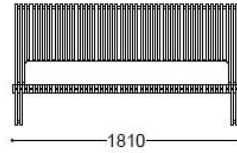

NATURAL OAK CINNEMON OAK GREY OAK EBONY OAK

3

5

25

4

BR 1040

Design by JP Pereira for Paularte