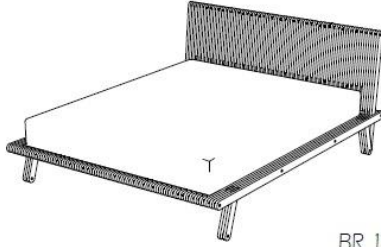

NATURAL OAK CINNEMON OAK GREY OAK EBONY OAK

3

5

25

4

BR 1040

Design by JP Pereira for Paularte