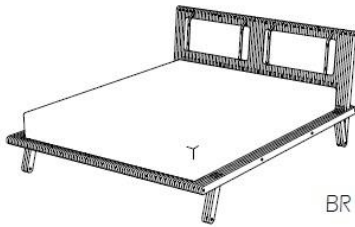

NATURAL OAK CINNEMON OAK GREY OAK EBONY OAK

3

5

25

4

BR 1041

Design by JP Pereira for Paularte