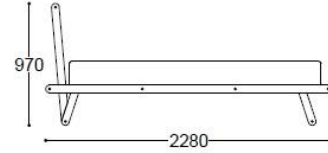

NATURAL OAK CINNEMON OAK GREY OAK EBONY OAK

3

5

25

4

BR 1040

Design by JP Pereira for Paularte