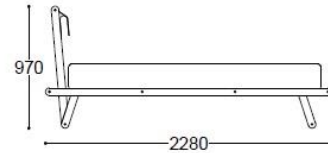

NATURAL OAK CINNEMON OAK GREY OAK EBONY OAK

3

5

25

4

BR 1041

Design by JP Pereira for Paularte