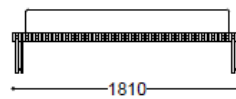

NATURAL OAK CINNEMON OAK GREY OAK EBONY OAK

3

5

25

4

BR 1043

Design by JP Pereira for Paularte