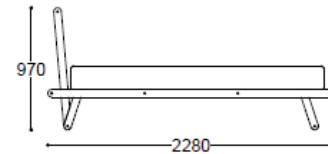

NATURAL OAK CINNEMON OAK GREY OAK EBONY OAK

3

5

25

4

BR 1042

Design by JP Pereira for Paularte